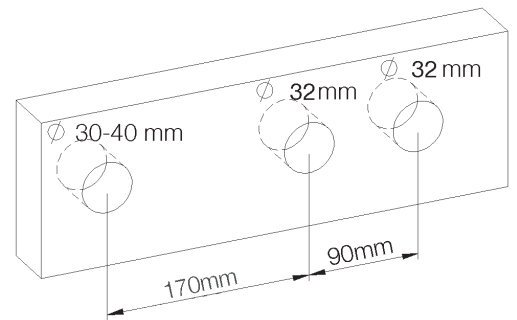

**Picture**

**Product details**

Flow at 3 bar : Restricted 7,5 l/min

Internal mechanism : Ceramic valve 1/4 turn

**Technical drawing**

RB0.V01